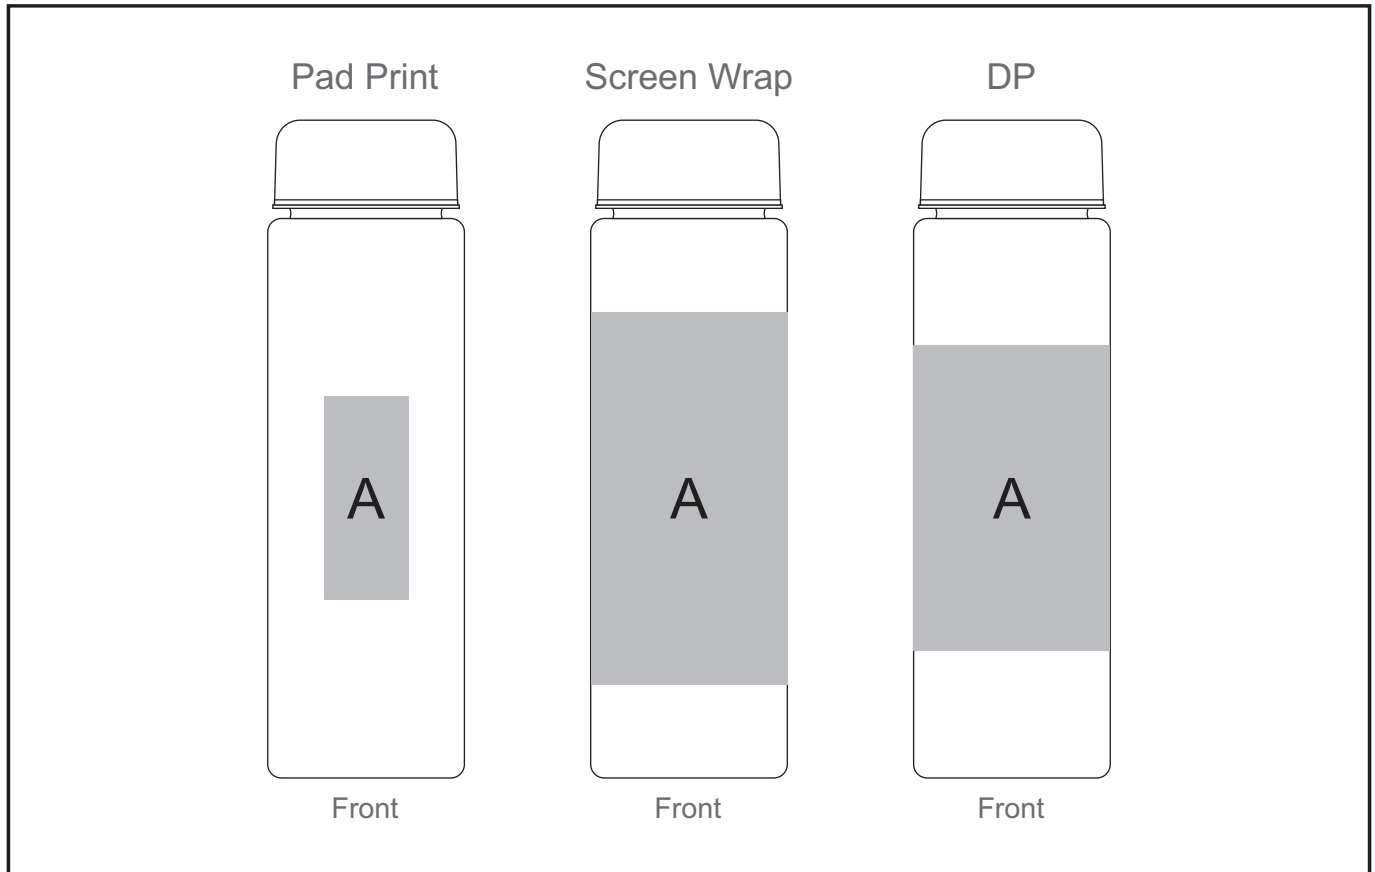

GF-AL-638-B

Stella Drinkbottle

Need to know:

- Includes 1-Colour, 1-Position Screen Wrap (setup fee applies)
- **No Solid blocks for Pad Print**

Branding Options:

Position A

1. Pad Print (PB) - 2 to 4 colours
Size: 25mm wide x 60mm high
2. Screen Wrap (SW) - 1 colour
Size: 140mm wide x 110mm high
3. Direct to Bottle (DP-C) - Full colour
Size: 100mm wide x 70mm high
4. Direct to Bottle (DP-D) - Full colour
Size: 205mm wide x 90mm high